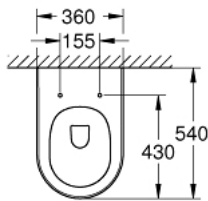

39 571 00H ESSENCE WALL HUNG WC

PRODUCT DESCRIPTION

- Colour: alpine white
- for concealed cistern
- wash down
- rimless
- horizontal outlet
- flush volume 4.5/3 l
- including fixation set
- sanitary ware
- fully skirted with invisible fixation
- With GROHE PureGuard anti-scale coating and anti-bacterial glazing
- compatible with seat and cover 39 577 000 (soft close)