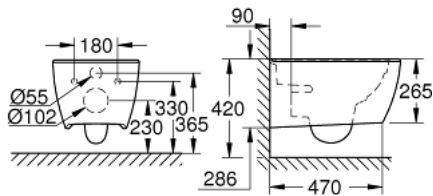

39 571 00H ESSENCE WALL HUNG WC

PRODUCT DESCRIPTION

- Colour: alpine white
- for concealed cistern
- wash down
- rimless
- horizontal outlet
- flush volume 4.5/3 l
- including fixation set
- sanitary ware
- fully skirted with invisible fixation
- With GROHE PureGuard anti-scale coating and anti-bacterial glazing
- compatible with seat and cover 39 577 000 (soft close)