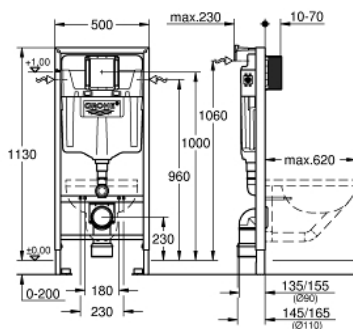

38 536 001 RAPID SL ELEMENT FOR WC, 1.13 M INSTALLATION HEIGHT

PRODUCT DESCRIPTION

- with flushing cistern GD 2 , 6 l - 9 l
- for on-the-wall installations or studded walls
- powder coated steel frame, self-supporting
- with fixed connections
- TÜV approved
- 2 WC fixing bolts
- fixing device for ceramic
- WC ceramics with small bearing area ($\leq 205\text{ mm}$) require additional accessory 38 779 000
- distance of fixing bolts 180/230 mm
- outlet bend $\varnothing 90\text{ mm}$
- depth adjustable
- reducer $\varnothing 90/110\text{ mm}$
- inlet and outlet connecting set
- flushing cistern GD 2, 6 - 9 l, containing following features:
 - water supply from left/right or back
 - $\frac{1}{2}$ " water supply connection including integrated angle valve and push fit flexible hose union
- including wall brackets 38 558 00M for on-the-wall installation
- for mounting of small flush plates please order revision shaft 40 911 000 (sold separately)