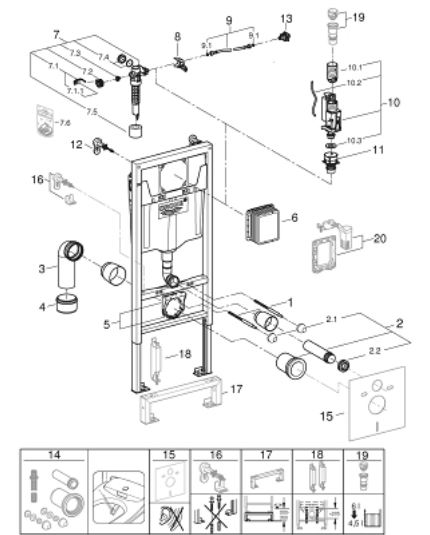

38 536 001 RAPID SL ELEMENT FOR WC, 1.13 M INSTALLATION HEIGHT

SPARE PARTS, September 2021 – now

1. 1: Threaded bolt (Spare part-nr. 4276400M)
   - 2: WC inlet and outlet connecting set (Spare part-nr. 37311K00)
   - 2.1: Basin fastening (Spare part-nr. 43511SH0)
   - 2.2: Connector (Spare part-nr. 37119000)
   - 3: PP-outlet bend Ø 90 mm (Spare part-nr. 42327000)
   - 4: 4" outlet adaptor for Rapid SL (Spare part-nr. 42242000)
   - 5: Support for outlet bend (Spare part-nr. 42243000)
   - 6: Inspection shaft (Spare part-nr. 66791000)
   - 7: Filling valve (Spare part-nr. 37095000)
   - 7.1: Lever (Spare part-nr. 43734000)
   - 7.1.1: Sealing washer (Spare part-nr. 4377000M)
   - 7.2: Valve head (Spare part-nr. 43536000)
   - 7.3: Membrane (Spare part-nr. 4375800M)
   - 7.4: Screw cap (Spare part-nr. 43735000)
   - 7.5: Valve FLOAT, 5 pcs.. (Spare part-nr. 4379100M)
   - 7.6: Set of seals (Spare part-nr. 43722000)*
   - 8: Support device (Spare part-nr. 42246000)
   - 9: Connecting hose (Spare part-nr. 42233000)
   - 9.1: O-Ring (Spare part-nr. 0319100M)
   - 10: Dual Flush discharge valve AV1 (Spare part-nr. 42320000)
   - 10.1: Extension for overflow pipe (Spare part-nr. 42313000)
   - 10.2: Pneumatic hose (Spare part-nr. 42319000)
   - 10.3: Sealing washer (Spare part-nr. 42310000)
   - 11: Valve seat for GD2 (Spare part-nr. 42315000)
   - 12: Front wall brackets (Spare part-nr. 3855800M)
   - 13: Water Connection (Spare part-nr. 48561000)
   - 14: Retrofit kit for shower toilets Sensia Arena and IGS (Spare part-nr. 40899000)*
   - 15: Set for noise protection (Spare part-nr. 37131000)*
   - 16: Xtra wall brackets, flexible placing (Spare part-nr. 38733000)*
   - 17: Flush pipe extension (Spare part-nr. 38629000)*
   - 18: Accessory (Spare part-nr. 38779000)*
   - 19: 4.5 l adapter for GD2 (Spare part-nr. 42333000)*
   - 20: Dual flush valve set (Spare part-nr. 38796000)*
2. Optional accessories