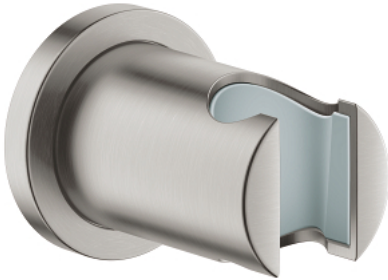

27 074 DC0 RAINSHOWER WALL HAND SHOWER HOLDER

PRODUCT DESCRIPTION

- Colour: supersteel
- non-adjustable
- with round escutcheon
- GROHE Long-Life finish