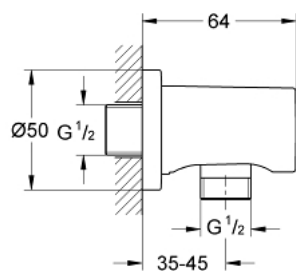

27 057 DC0 RAINSHOWER SHOWER OUTLET ELBOW, 1/2"

PRODUCT DESCRIPTION

- Colour: supersteel
- male thread
- with round escutcheon
- protected against backflow
- GROHE Long-Life finish

27 057 DC0 RAINSHOWER SHOWER OUTLET ELBOW, 1/2"

SPARE PARTS, January 2016 – now

1: Non-return valve (Spare part-nr. 08565000)