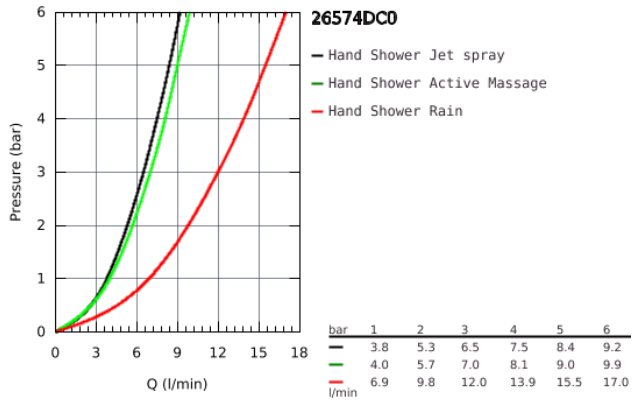

26 574 DC0 RAINSHOWER SMARTACTIVE 130 HAND SHOWER 3 SPRAYS

PRODUCT DESCRIPTION

- Colour: supersteel
- spray plate supersteel
- GROHE Rain including DripStop, Jet including DripStop, ActiveMassage
- GROHE Water Saving 9.5 l/min flow limiter
- GROHE DreamSpray perfect spray pattern
- GROHE SmartTip showering spray selection via push of a ring
- GROHE Long-Life finish
- SpeedClean anti-limescale system
- Inner WaterGuide for a longer life
- Universal Mounting System. Fits all standard shower hoses
- suitable for instantaneous heater

26 574 DC0 RAINSHOWER SMARTACTIVE 130 HAND SHOWER 3 SPRAYS

26 574 DC0 RAINSHOWER SMARTACTIVE 130 HAND SHOWER 3 SPRAYS

SPARE PARTS, July 2018 – now

1: Strainer (Spare part-nr. 0700200M)