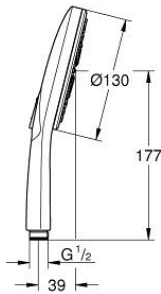

26 574 DC0 RAINSHOWER SMARTACTIVE 130 HAND SHOWER 3 SPRAYS

PRODUCT DESCRIPTION

- Colour: supersteel
- spray plate supersteel
- GROHE Rain including DripStop, Jet including DripStop, ActiveMassage
- GROHE Water Saving 9.5 l/min flow limiter
- GROHE DreamSpray perfect spray pattern
- GROHE SmartTip showering spray selection via push of a ring
- GROHE Long-Life finish
- SpeedClean anti-limescale system
- Inner WaterGuide for a longer life
- Universal Mounting System. Fits all standard shower hoses
- suitable for instantaneous heater

26 574 DC0 RAINSHOWER SMARTACTIVE 130 HAND SHOWER 3 SPRAYS

26 574 DC0 RAINSHOWER SMARTACTIVE 130 HAND SHOWER 3 SPRAYS

SPARE PARTS, July 2018 – now

1: Strainer (Spare part-nr. 0700200M)