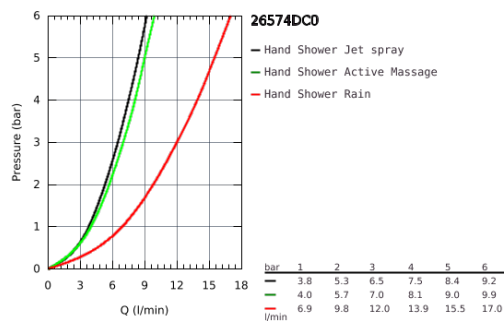

26 574 DC0 RAINSHOWER SMARTACTIVE 130 HAND SHOWER 3 SPRAYS

PRODUCT DESCRIPTION

- Colour: supersteel
- spray plate supersteel
- GROHE Rain including DripStop, Jet including DripStop, ActiveMassage
- GROHE Water Saving 9.5 l/min flow limiter
- GROHE DreamSpray perfect spray pattern
- GROHE SmartTip showering spray selection via push of a ring
- GROHE Long-Life finish
- SpeedClean anti-limescale system
- Inner WaterGuide for a longer life
- Universal Mounting System. Fits all standard shower hoses
- suitable for instantaneous heater