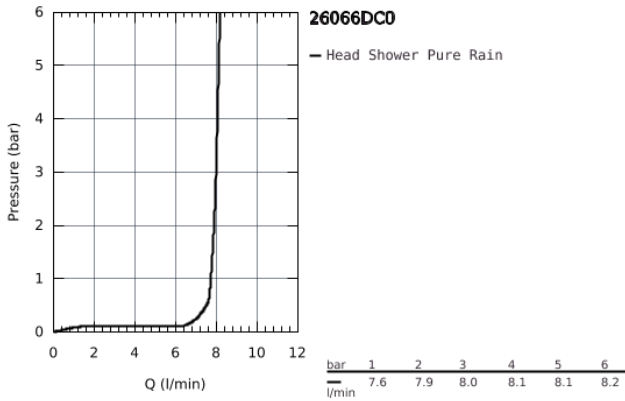

26 066 DC0 **RAINSHOWER COSMOPOLITAN 310 HEAD SHOWER SET 380 MM, 1 SPRAY**

PRODUCT DESCRIPTION

- Colour: supersteel
- Consisting of:
 - Head shower Rainshower Cosmopolitan 310 (27 478 000)
- material: metal
- 1 spray pattern:
 - Rain
- shower arm Rainshower 380 mm (28 361 000)
- GROHE Water Saving 9.5 l/min flow limiter
- GROHE DreamSpray perfect spray pattern
- GROHE Long-Life finish
- SpeedClean anti-limescale system

26 066 DC0 **RAINSHOWER COSMOPOLITAN 310 HEAD SHOWER SET 380 MM, 1 SPRAY**

SPARE PARTS, January 2016 – now

1: Escutcheon (Spare part-nr. 11741DC0)

2: Inlet valve assembly (Spare part-nr. 45933000)