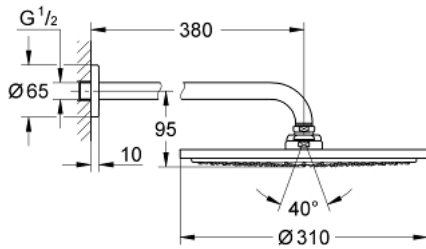

26 066 DC0 **RAINSHOWER COSMOPOLITAN 310 HEAD SHOWER SET 380 MM, 1 SPRAY**

PRODUCT DESCRIPTION

- Colour: supersteel
- Consisting of:
 - Head shower Rainshower Cosmopolitan 310 (27 478 000)
- material: metal
- 1 spray pattern:
 - Rain
- shower arm Rainshower 380 mm (28 361 000)
- GROHE Water Saving 9.5 l/min flow limiter
- GROHE DreamSpray perfect spray pattern
- GROHE Long-Life finish
- SpeedClean anti-limescale system

26 066 DC0 **RAINSHOWER COSMOPOLITAN 310 HEAD SHOWER SET 380 MM, 1 SPRAY**

SPARE PARTS, January 2016 – now

1: Escutcheon (Spare part-nr. 11741DC0)

2: Inlet valve assembly (Spare part-nr. 45933000)